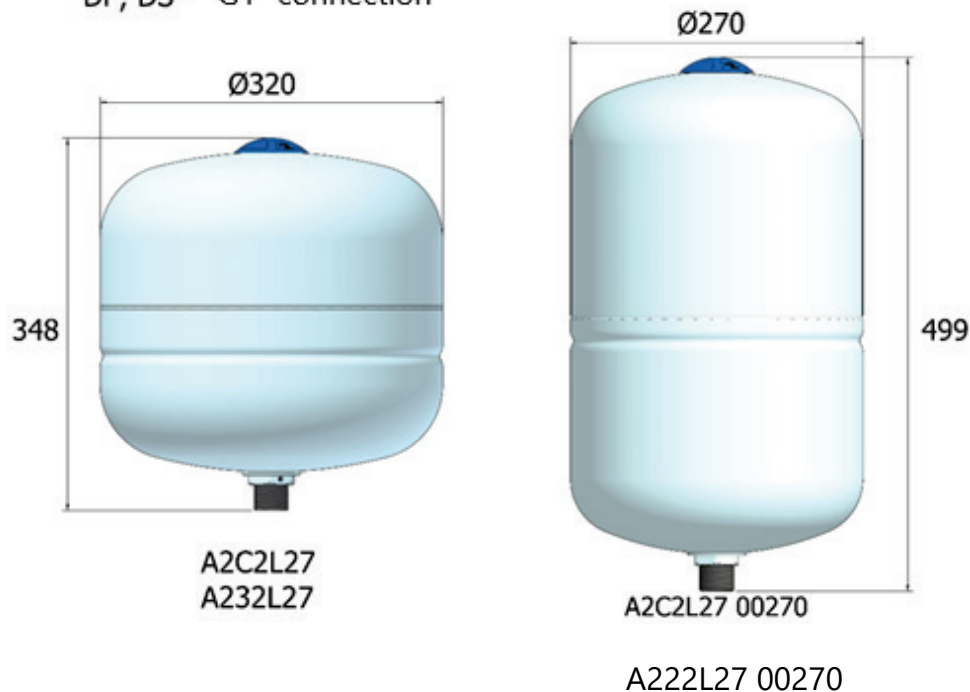

**SUBJECT: Communication of new product codes**

Dear Customer,

We would like to inform you that in February, once stocks run out, some 24-litre tanks will be replaced with new models, which will therefore be assigned a **new code** (previous codes will no longer be valid). The items involved in this change will differ slightly in size from the "old" models, but there will be no change in application and performance.

Listed below are the **new codes** that will replace the previous ones:

Model	New code
DP 24	A2C2L27 00270
ER 24	A102L27 00270
STP 24	A270J27 00270
DS 24	A222L27 00270
DS 24/p	A232L27 00270

DP, DS - G1" connection

**ELBI S.p.A.**

ER - G 3/4" connection

STP - G 3/4" connection

We also attach the technical data sheets of the **individual** new models to this communication and for any further information, we remain at your complete disposal.