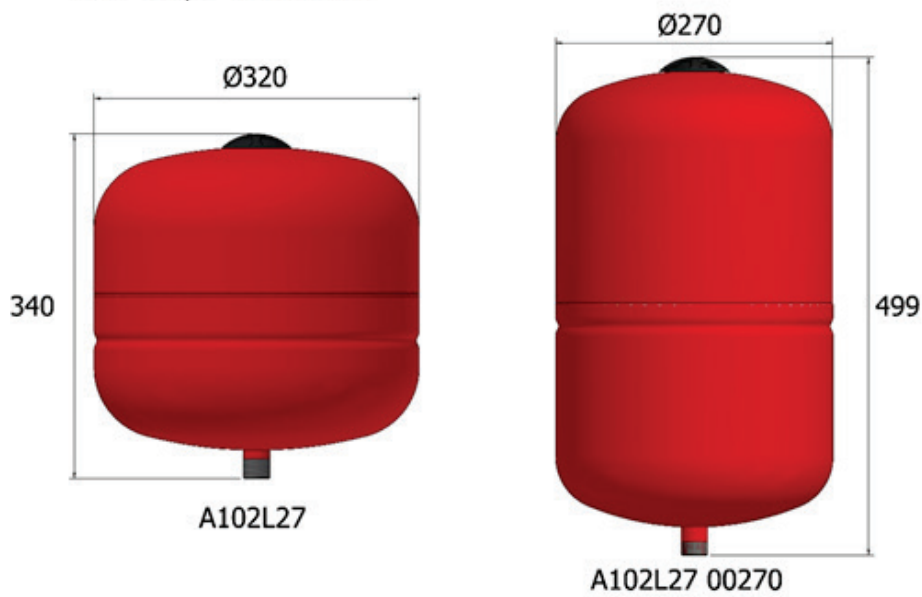

**SUBJECT: Communication of new product codes**

Dear Customer,

We would like to inform you that in February, once stocks run out, some 24-litre tanks will be replaced with new models, which will therefore be assigned a **new code** (previous codes will no longer be valid). The items involved in this change will differ slightly in size from the "old" models, but there will be no change in application and performance.

Listed below are the **new codes** that will replace the previous ones:

Model	New code
DP 24	A2C2L27 00270
ER 24	A102L27 00270
STP 24	A270J27 00270
DS 24	A222L27 00270
DS 24/p	A232L27 00270

DP, DS - G1" connection

**ELBI S.p.A.**

ER - G 3/4" connection

STP - G 3/4" connection

We also attach the technical data sheets of the **individual** new models to this communication and for any further information, we remain at your complete disposal.