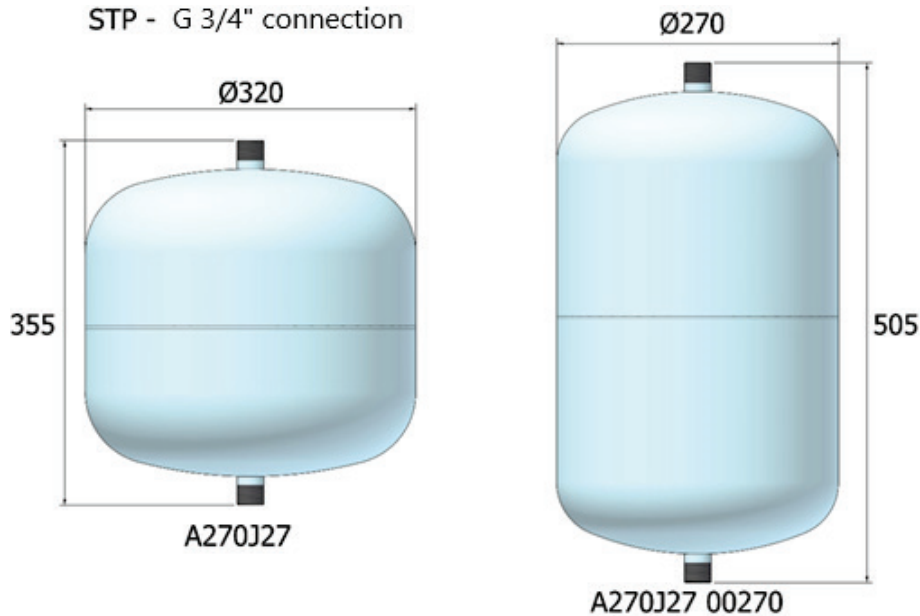

Listed below are the **new codes** that will replace the previous ones:

Model	New code
DP 24	A2C2L27 00270
ER 24	A102L27 00270
STP 24	A270J27 00270
DS 24	A222L27 00270
DS 24/p	A232L27 00270

DP, DS - G1" connection

**ELBI S.p.A.**

ER - G 3/4" connection

STP - G 3/4" connection

We also attach the technical data sheets of the **individual** new models to this communication and for any further information, we remain at your complete disposal.